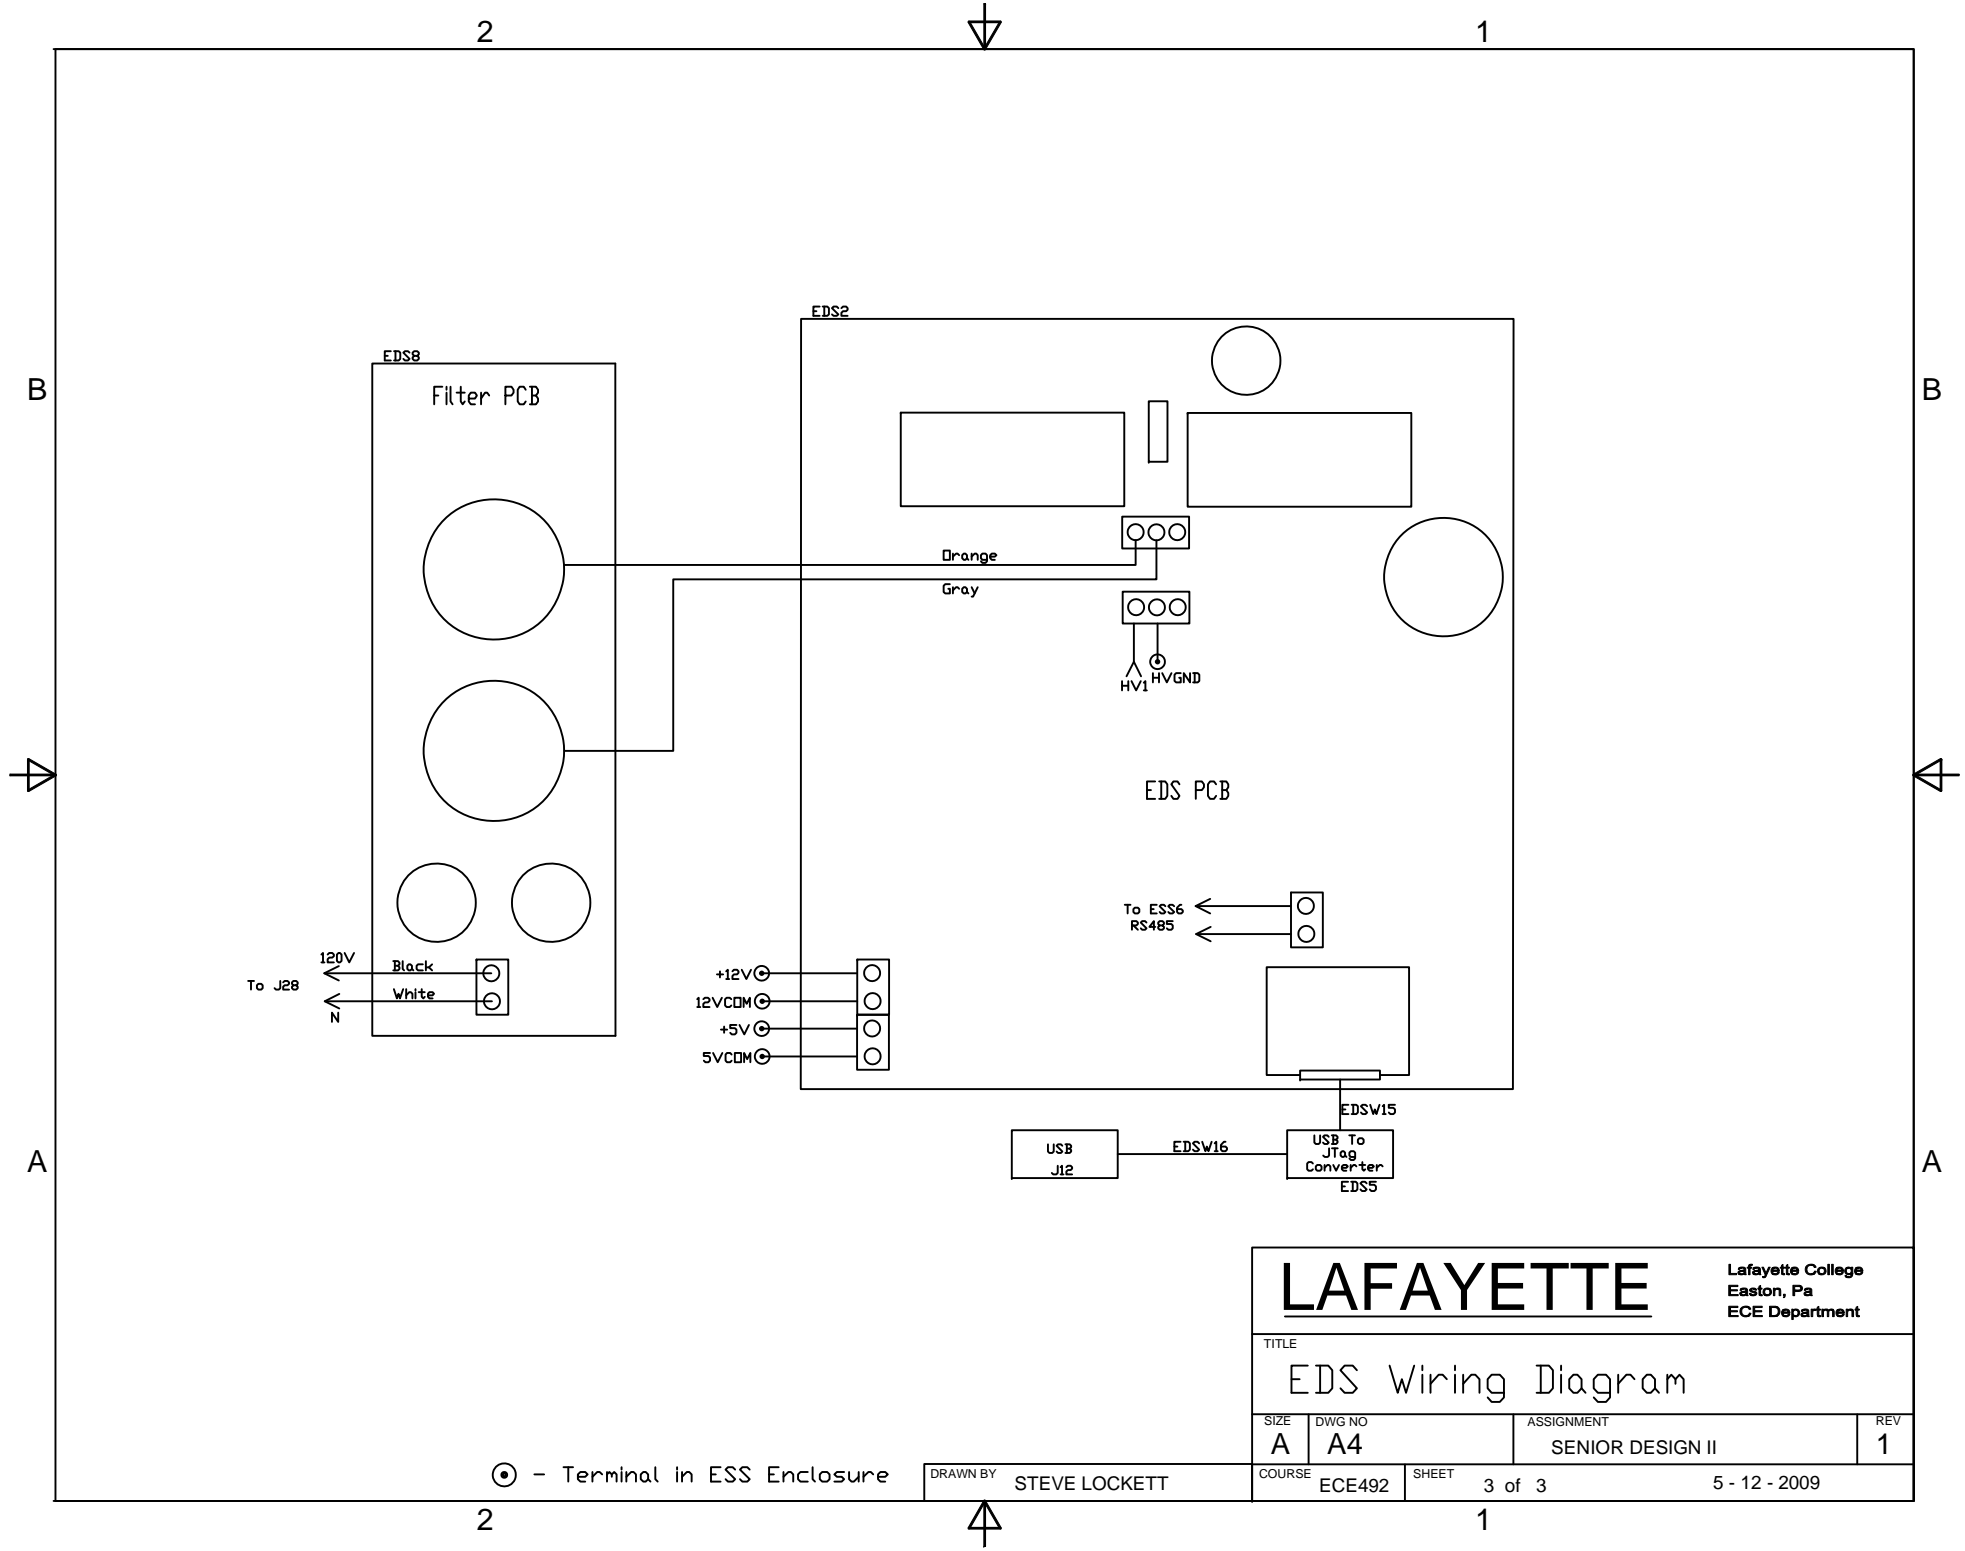

WIRES	COLOR/SIZE
HV+, HV1	RED #12 AWG
HVGND	BLK #12 AWG
+12V	RED #18 AWG
12VCOM	BLK #18 AWG
+5V	GRN #18 AWG
5VCOM	WHT #18 AWG
GND	GRN #12 AWG
(UNLESS OTHERWISE NOTED)	

High Voltage Terminals

Safety Circuit

REV
1

⊙ - Terminal in ESS Enclosure

DRAWN BY STEVE LOCKETT

COURSE ECE492

SHEET 2 of 3

5 - 12 - 2009

LAFAYETTE Lafayette College
Easton, Pa
ECE Department

TITLE
EDS Wiring Diagram

SIZE A	DWG NO A4	ASSIGNMENT SENIOR DESIGN II	REV 1
COURSE ECE492	SHEET 3 of 3		5 - 12 - 2009

⊙ - Terminal in ESS Enclosure

DRAWN BY STEVE LOCKETT

2

1

B

B

A