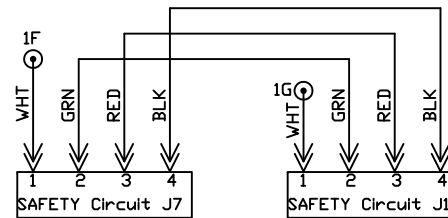

⊙ - Terminal in ESS Enclosure

DRAWN BY STEVE LOCKETT

LAFAYETTE		Lafayette College Easton, Pa ECE Department	
TITLE EDS Wiring Diagram			
SIZE A	DWG NO A4	ASSIGNMENT SENIOR DESIGN II	REV 0
COURSE ECE492	SHEET 1 of 3	5 - 12 - 2009	

WIRES	COLOR/SIZE
HV+, HV1	RED #12 AWG
HVGND	BLK #12 AWG
+12V	RED #18 AWG
12VCOM	BLK #18 AWG
+5V	GRN #18 AWG
5VCOM	WHT #18 AWG
GND	GRN #12 AWG
(UNLESS OTHERWISE NOTED)	

High Voltage Terminals

Safety Circuit