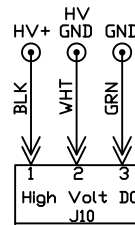

⊙ - Terminal in ESS Enclosure

DRAWN BY STEVE LOCKETT

LAFAYETTE		Lafayette College Easton, Pa ECE Department	
TITLE EDS Wiring Diagram			
SIZE A	DWG NO A4	ASSIGNMENT SENIOR DESIGN II	REV 0
COURSE ECE492	SHEET 1 of 3	5 - 12 - 2009	

WIRES	COLOR/SIZE
HV+, HV1	RED #12 AWG
HVGND	BLK #12 AWG
+12V	RED #18 AWG
12VCOM	BLK #18 AWG
+5V	GRN #18 AWG
5VCOM	WHT #18 AWG
GND	GRN #12 AWG
(UNLESS OTHERWISE NOTED)	

High Voltage Terminals

Safety Circuit