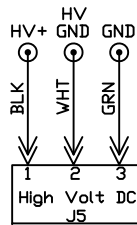

⊙ - Terminal in ESS Enclosure

DRAWN BY STEVE LOCKETT

LAFAYETTE		Lafayette College Easton, Pa ECE Department	
TITLE EDS Wiring Diagram			
SIZE A	DWG NO A4	ASSIGNMENT SENIOR DESIGN II	REV 0
COURSE ECE492	SHEET 1 of 3	5 - 12 - 2009	

WIRES	COLOR/SIZE
HV+, HV1	RED #12 AWG
HVGND	BLK #12 AWG
+12V	RED #18 AWG
12VCOM	BLK #18 AWG
+5V	GRN #18 AWG
5VCOM	WHT #18 AWG
GND	GRN #12 AWG
(UNLESS OTHERWISE NOTED)	

High Voltage Terminals

Safety Circuit