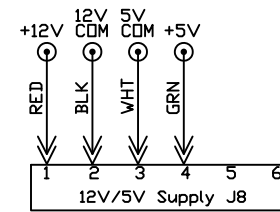

WIRES	COLOR/SIZE
HV+, HV1	RED #12 AWG
HVGND	BLK #12 AWG
+12V	RED #18 AWG
12VCOM	BLK #18 AWG
+5V	GRN #18 AWG
5VCOM	WHT #18 AWG
GND	GRN #12 AWG
(UNLESS OTHERWISE NOTED)	

High Voltage Terminals

Safety Circuit